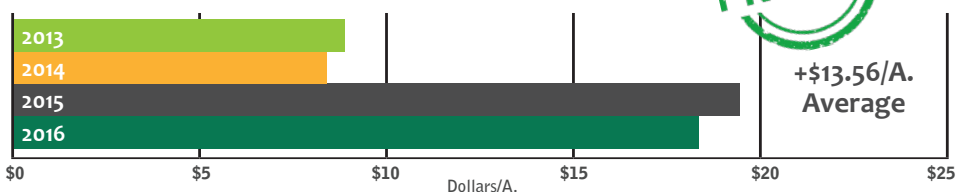

4-Year Multi-Location Amplify-D® Return on Investment

Participating Sites

Stand establishment and early growth are key to high yields. As we continue to plant early into cooler soils, especially in no-till fields, we must maximize emergence and plant health. We evaluated methods of getting the plant off to a great start—Amplify-D®, a seed box additive product, to increase root growth. Having the extra fertilizer early ensures that the plant will have all the nutrients it needs to be healthy and strong. Increasing root mass early on gives the plant the opportunity to maximize access to the nutrients in the soil and help in later season stress. Long-term studies have shown an advantage to optimizing this early growth corn.

Steve Gauck | Beck's Field Agronomist

Amplify-D

- #79266 2.5 lb pre-measured dispensing cap
- #57372 2.5 lb container

Amplify-L

- 039651 1 lb container

AgroVantage is part of the family of Conklin products designed to save fuel, energy, time and money so you can work smarter, live better. Opportunities are available to start your own Conklin business.

Your Conklin Independent Distributor is: