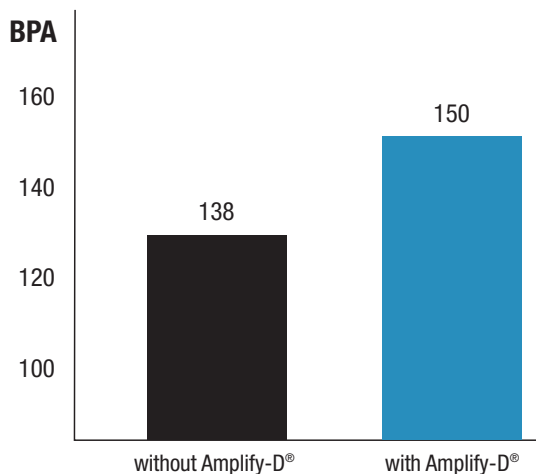

Amplify

Amplify Helps Set the Stage for Higher Yields

Amplify has shown positive results on corn, milo, cotton, small grains, small seeded grasses and alfalfa. Faster seedling emergence equals a more uniform stand.

Performance Characteristics

- Enhances seedling vigor and stand establishment
- Potential to increase yields
- Will not interfere with pesticide performance
- Stabilizes seed microclimate
- Fuels fast seedling growth

Product Characteristics

- Effective on cotton, corn, alfalfa, small seeded grasses and small grains
- Provides additional adenosine monophosphate (AMP)
- Amplify-D provides supplemental micronutrients
- Compatible with most seed treatments
- Blue (Amplify-D) or green (Amplify-L) color makes treated seeds easily identifiable

Bigger Yields Mean Bigger Profits

In this independent Iowa study on no-till corn, Amplify-D – treated seed increased corn yield by 12 bushels per acre.

Iowa Independent Test Plot: Corn Yield

2016 Beck's Practical Farm Research

Seed Treatment Study - Seed Box Additive (Corn)

Purpose

To evaluate a see box additive treatment—a seed germination aid and its ability to affect yield and profitability.

2016 Results

Treatments	Emerged Population	Population Difference	Bu./A.	Bu./A. Difference	Return on Investment
Control	32,694	-	202.9	-	-
2 oz./50 lb. of seed Amplify-D®	33,139	+445	208.2	+5.3	+$18.09

Corn $3.86/Bu. Amplify-D® $2.37/A. Individual results may vary.