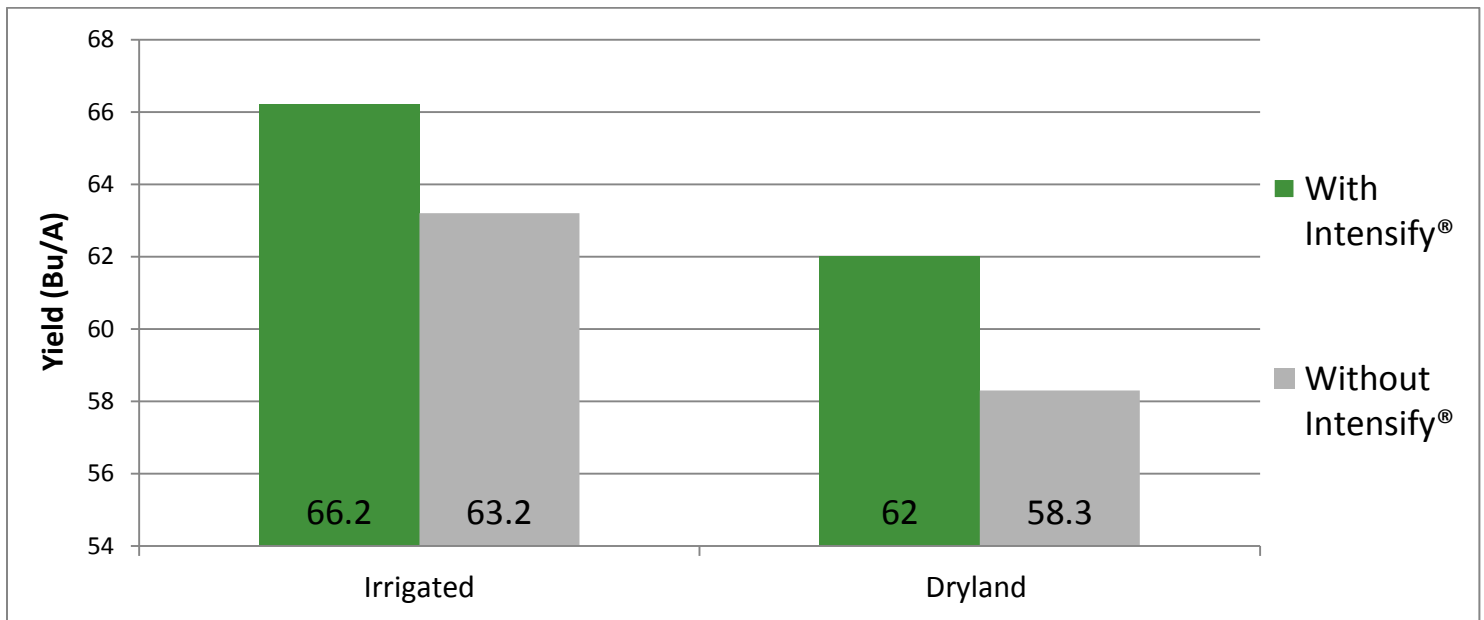

National Soybean Yield Results - 2019

Nationwide Results from: IA, IL, KS, MN, MO, ND, NE.

Results: Average of 3.6 Bu/A gained with Intensify® (44 locations)

Dryland vs. Irrigated Results: Average of 3 Bu/A gained with Intensify® on irrigated ground (12 results) Average of 3.7 Bu/A yield gained with Intensify® on dryland (35 results)

Application Method Results: Average of **3.3 Bu/A gained** from in-row applications of Intensify® (27 locations) Average of **2.7 Bu/A gained** in foliar applications of Intensify® (21 locations)