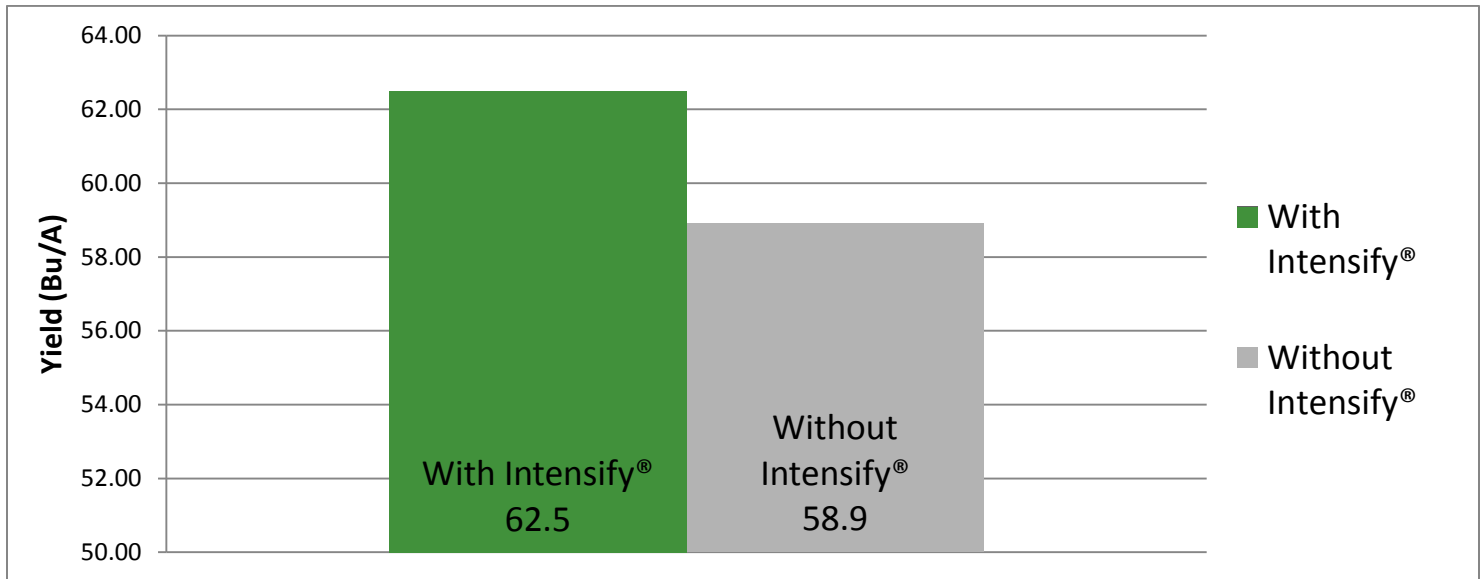

National Soybean Yield Results - 2019

Nationwide Results from: IA, IL, KS, MN, MO, ND, NE.

Results: Average of 3.6 Bu/A gained with Intensify® (44 locations)

Dryland vs. Irrigated Results: Average of 3 Bu/A gained with Intensify® on irrigated ground (12 results) Average of 3.7 Bu/A yield gained with Intensify® on dryland (35 results)

Application Method Results: Average of **3.3 Bu/A gained** from in-row applications of Intensify® (27 locations) Average of **2.7 Bu/A gained** in foliar applications of Intensify® (21 locations)