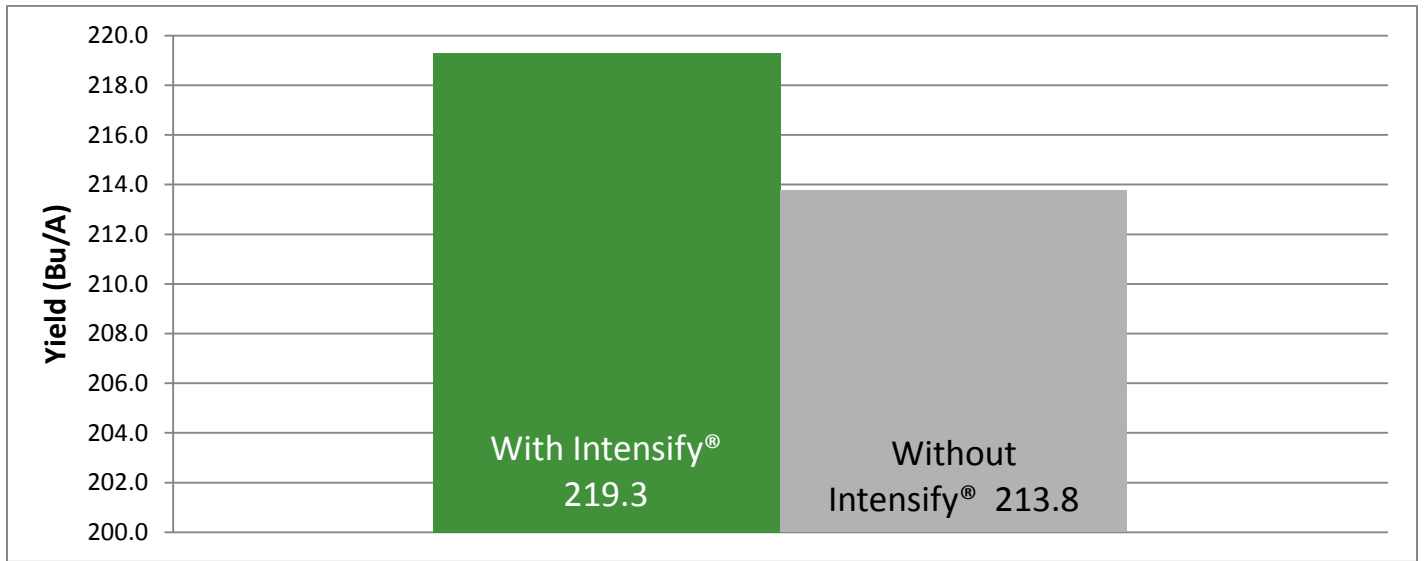

## National Corn Yield Results – 2019

Nationwide Results from: IA, IL, IN, KS, MN, MO, ND, NE, OH, WI, WY.

**Results: Average of 5.5 Bu/A gained with Intensify® (98 locations)**

**Dryland vs. Irrigated Results: Average of 7 Bu/A gained with Intensify® on irrigated ground (40 results) Average of 4.5 Bu/A gained on dryland ground (55 results)**

**Application Method Results:** Average of **6.0 Bu/A gain** from In-Row applications of Intensify® (64 locations) Average of **2.9 Bu/A gain** in foliar applications of Intensify® (22 locations)

**Foliar Application Timing Results:**