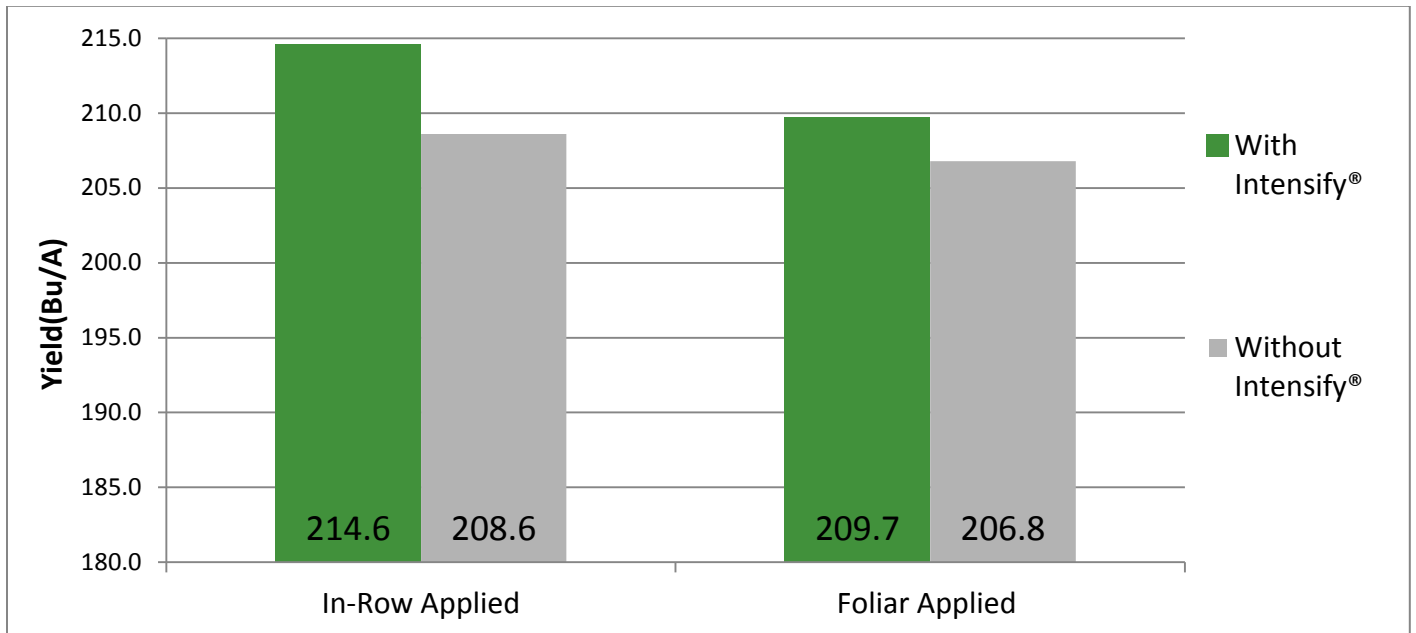

## National Corn Yield Results – 2019

Nationwide Results from: IA, IL, IN, KS, MN, MO, ND, NE, OH, WI, WY.

**Results: Average of 5.5 Bu/A gained with Intensify® (98 locations)**

**Dryland vs. Irrigated Results: Average of 7 Bu/A gained with Intensify® on irrigated ground (40 results) Average of 4.5 Bu/A gained on dryland ground (55 results)**

**Application Method Results:** Average of **6.0 Bu/A gain** from In-Row applications of Intensify® (64 locations) Average of **2.9 Bu/A gain** in foliar applications of Intensify® (22 locations)

**Foliar Application Timing Results:**