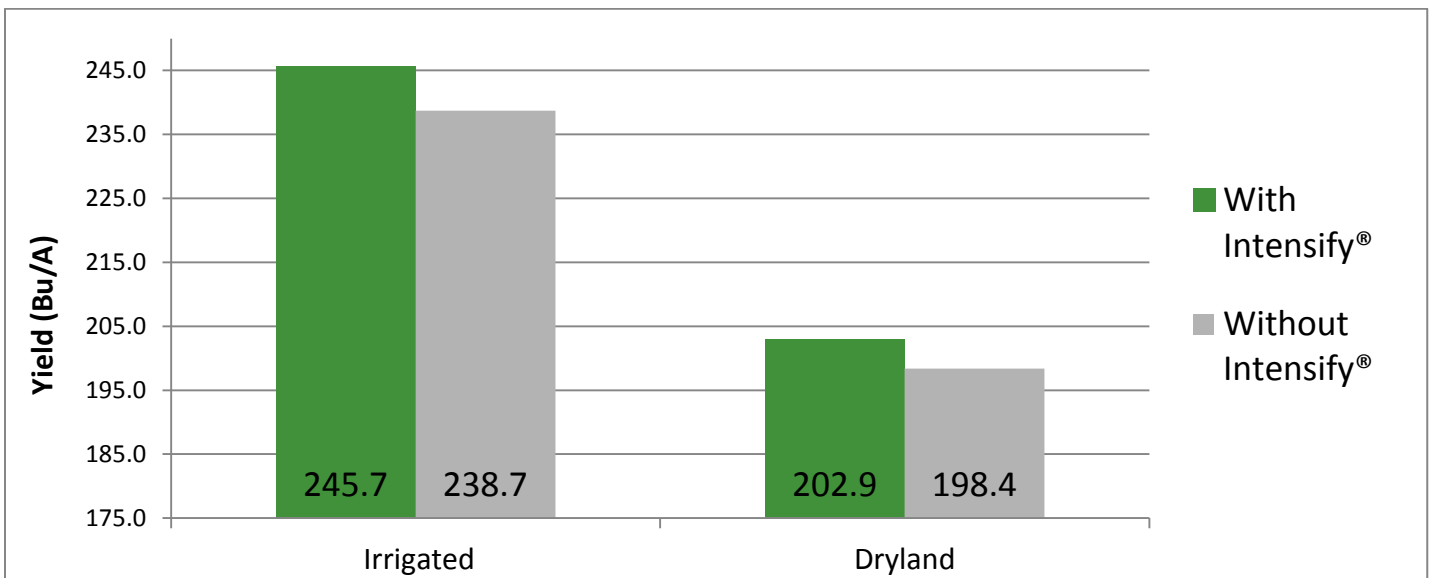

## National Corn Yield Results – 2019

Nationwide Results from: IA, IL, IN, KS, MN, MO, ND, NE, OH, WI, WY.

**Results: Average of 5.5 Bu/A gained with Intensify® (98 locations)**

**Dryland vs. Irrigated Results: Average of 7 Bu/A gained with Intensify® on irrigated ground (40 results) Average of 4.5 Bu/A gained on dryland ground (55 results)**

**Application Method Results:** Average of **6.0 Bu/A gain** from In-Row applications of Intensify® (64 locations) Average of **2.9 Bu/A gain** in foliar applications of Intensify® (22 locations)

**Foliar Application Timing Results:**